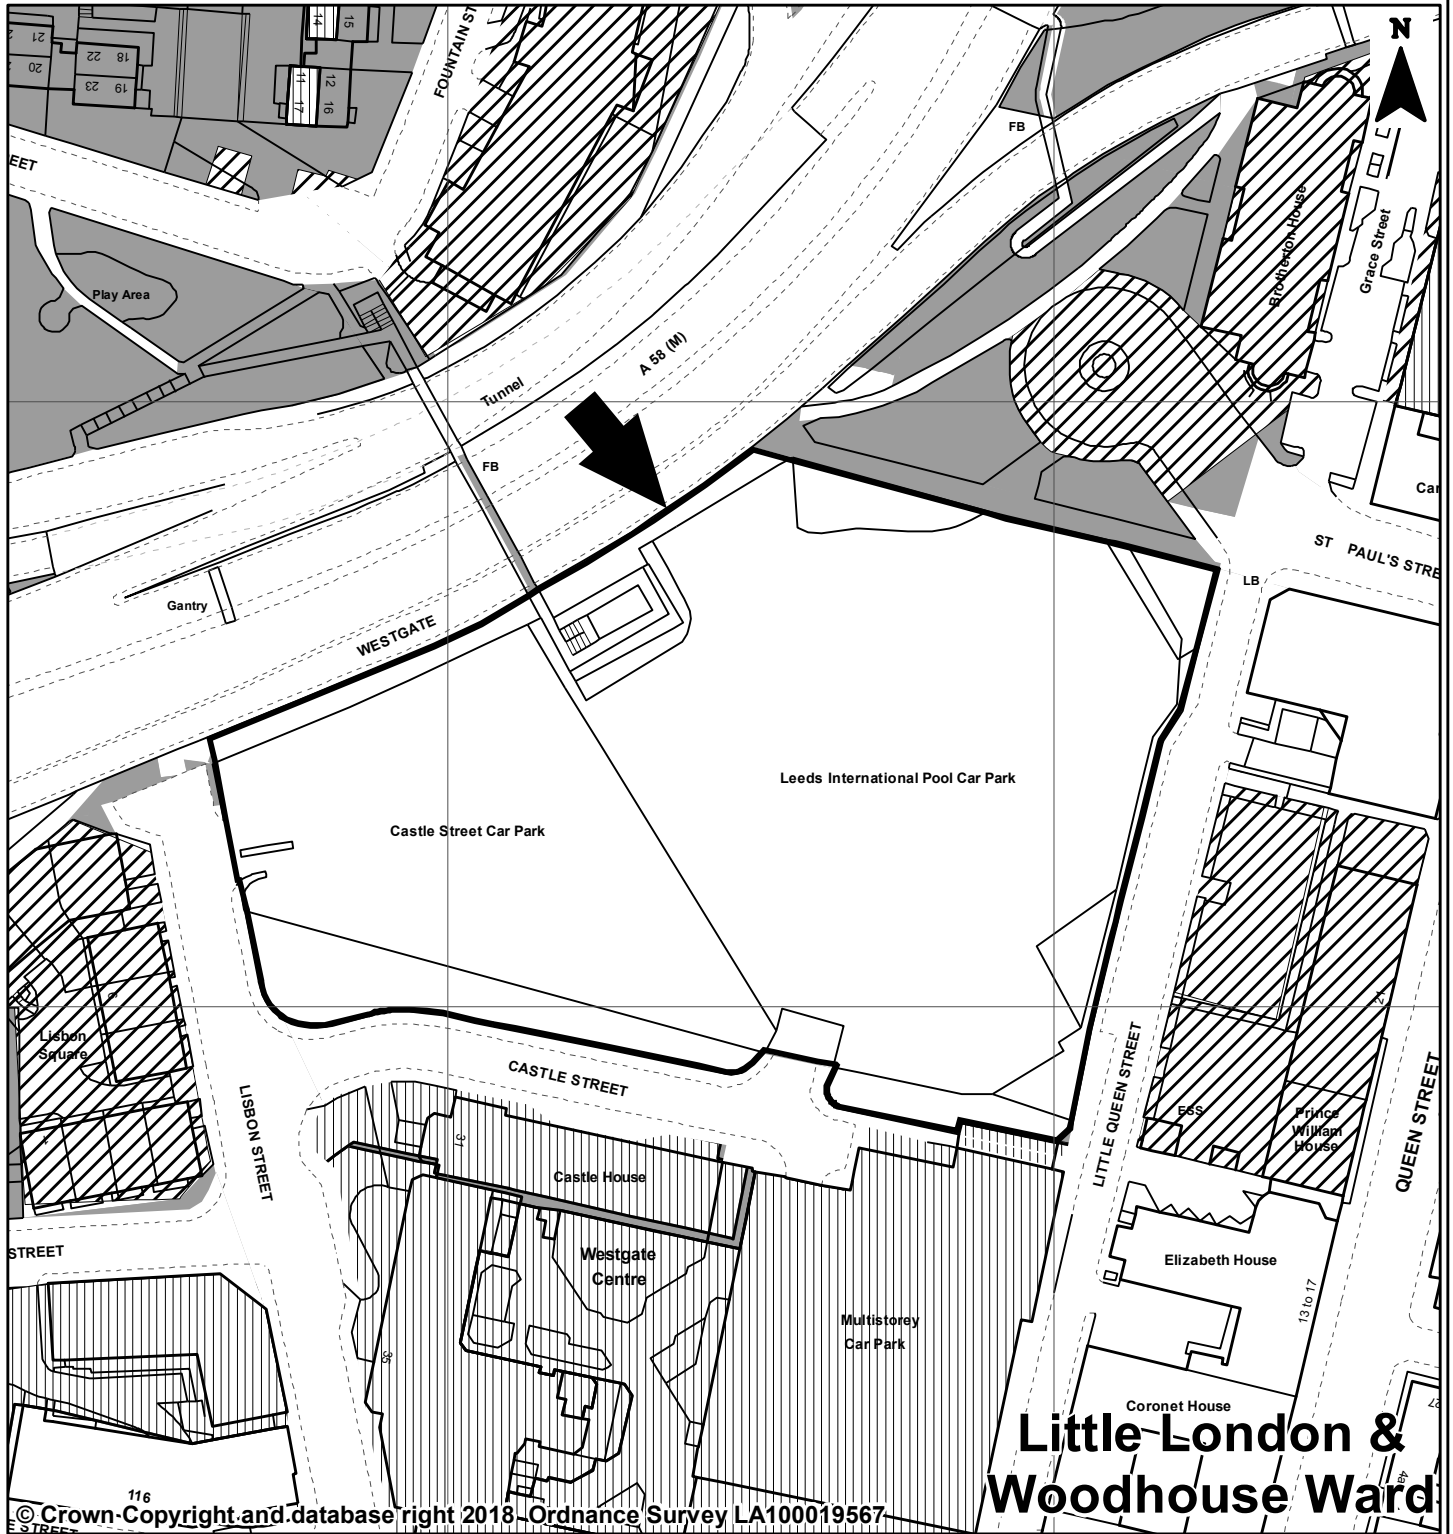

**LEEDS INTERNATIONAL POOL SITE  
LISBON STREET / CASTLE STREET  
LEEDS LS1**

© Crown-Copyright and database right 2018 - Ordnance Survey LA100019567

**Little London &  
Woodhouse Ward**

- SUBJECT SITE
- WARD BOUNDARY
- LAND OWNED BY LEEDS CITY COUNCIL
- LAND SOLD BY LEEDS CITY COUNCIL
- LAND LEASED OUT BY LEEDS CITY COUNCIL

PREP BY: J Sohanpall  
 DATE SAVED: 06/02/2019  
 OS No: SE2933  
 SCALE: 1:1,250  
**PLAN No 18213/B**

You are not permitted to copy, sub-licence, distribute or sell any of this data to third parties in any form.  
 Produced by Land Records, City Development, Leeds City Council